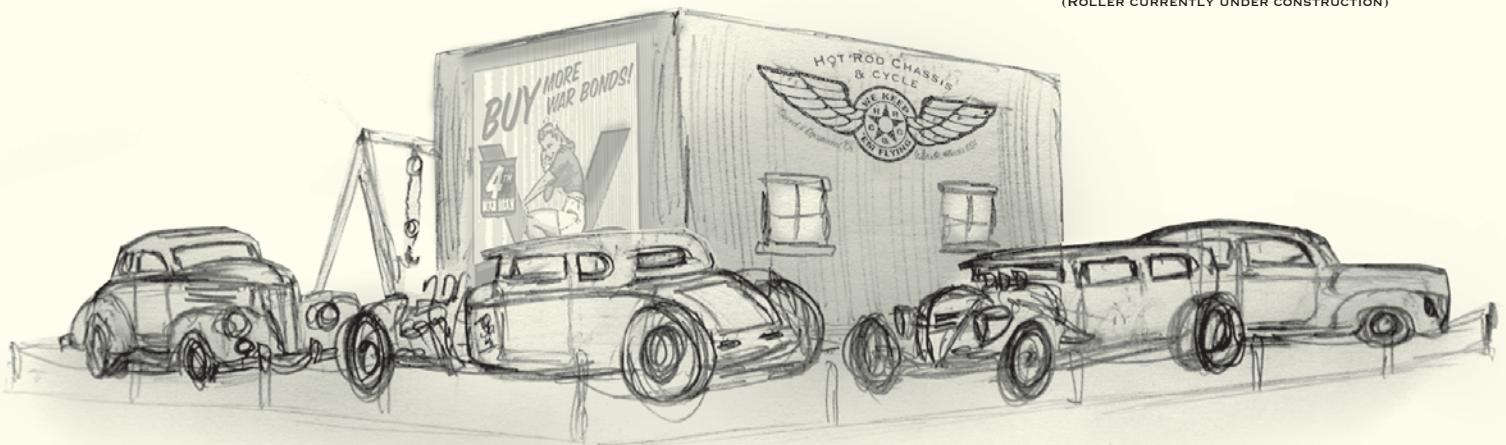

FRONT

- 1910 OAKLAND RPU
- 1929 ESSEX SEDAN
- 1929 FORD MODEL A COUPE
- 1931 FORD MODEL A COUPE
- 1940 FORD SEDAN
- 1936 FORD COUPE
- 1935 FORD BONNEVILLE RACER
(ROLLER CURRENTLY UNDER CONSTRUCTION)

REAR

THIS DRAWING AND CONCEPT ARE COPYRIGHT 2006 BY HOT ROD CHASSIS & CYCLE.

59 FACTORY RD, ADDISON, ILLINOIS 60101 KINGSWOOD3 (630.458.0808) WWW.HOTRODCHASSISANDCYCLE.COM